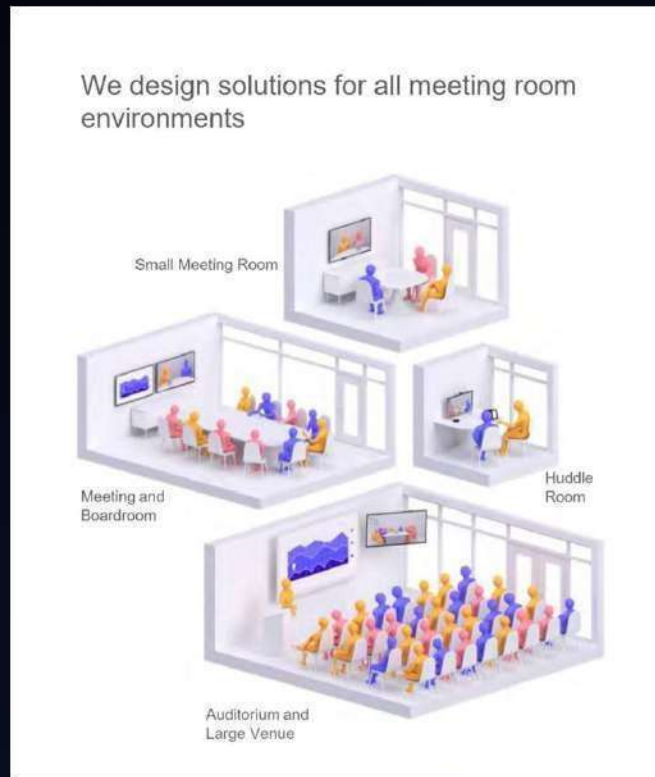

DESIGNING

ITECC commitment is based on applying creative knowledge and technical experience in design, to achieve the very best possible results for every part of our service. The application Site always has its special needs, where required to fill it with intelligence sound wave through unique design.

DESIGN SOLUTIONS